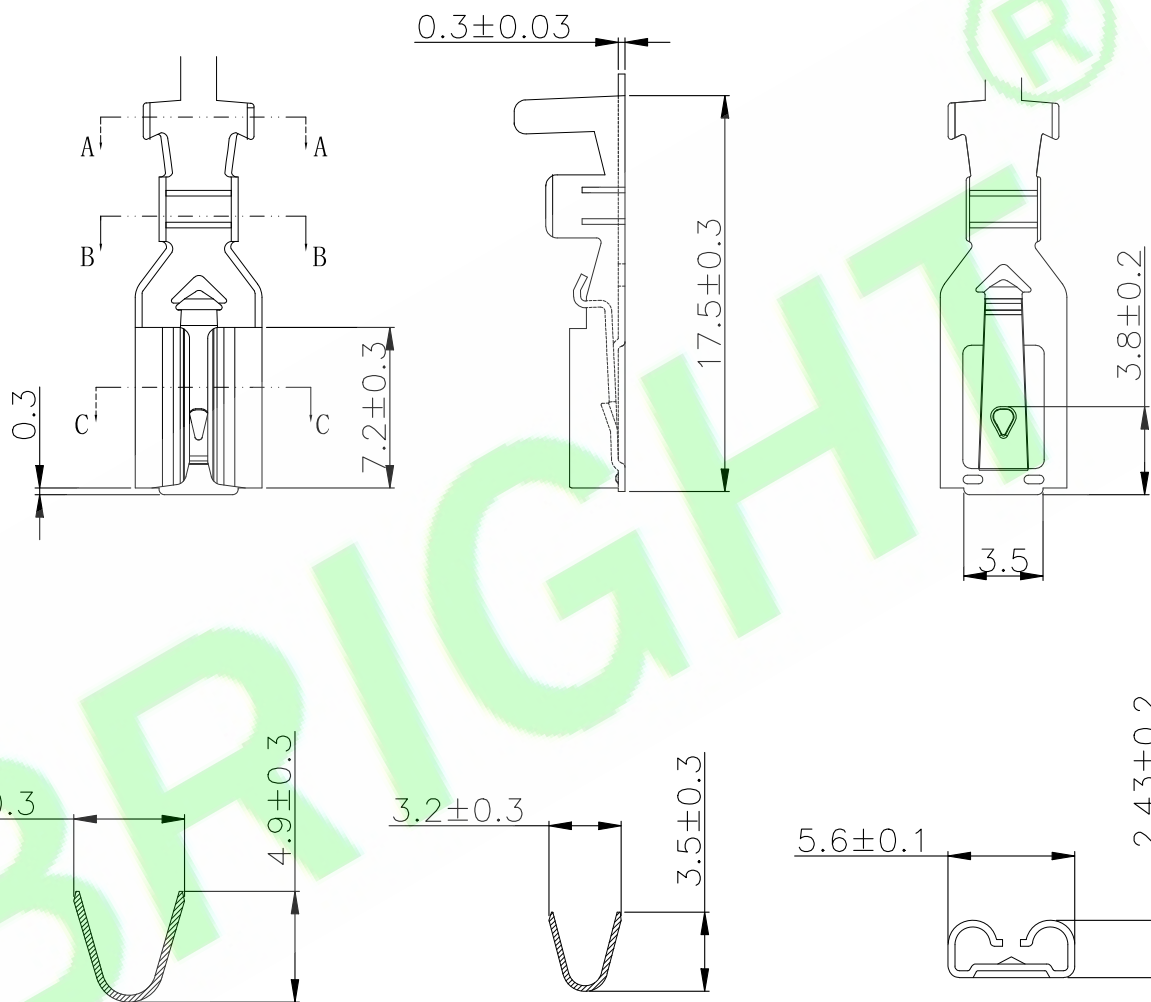

Specifications:
 Material And Finish:
 Contact: Brass T=0.80mm
 Plated: Matte Tin Plated

Applicable wire : 16-20AWG

Ordering Information
 187BSF-W01A-TW-R

- 1: — Series No.
- 2: — A: 16~20AWG
- 3: — TW: Matte Tin Plated
- 3: — R: Continuous Strip on Reels

DR.BY: Judyyan		GENERAL TOLERANCE:		PART NO : 187BSF-W01A-TW-R		HJBRIGHT® 東莞市華晶電子有限公司 BRIGHT-E ELECTRONIC TECHNOLOGY LIMITED		
CHKD.: Tony		LINEAR	ANGLES	DWG. NO.:				
APPD.: Billy		X.: ± 0.40	X': $\pm 5.0^\circ$	TITLE : 187 Straight locking Terminal		SHEET: 1/1	 THIRD ANGLE PROJECTION	
1X	ORIGINAL	Judyyan		DATE: 27-Apr-2021		SCALE: 1:1		A4
REV.	DESCRIPTION	DR.BY	ECN. NO.			UNIT: mm		