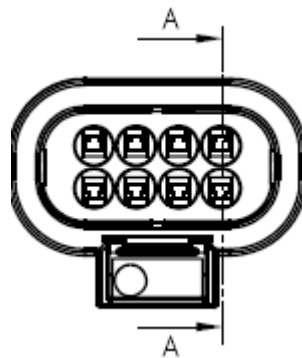

.157”(4.00mm) Pitch/Disconnectable Insulation Displacement Connectors

.157”(4.00mm) Connectors

.157" (4.00mm) Pitch Housing

HJBRIGHT®

Specifications:
 Material And Finish:
 Female housing:PA66
 Female inner bladder:PA66
 Clip:PA66
 Seal ring:Silica gel
 Color:Black

Ordering Information
 H40012M-08P-01-A
 1 2 3 4

- 1: — Series No.
- 2: — M:Male Housing
- 3: — No. of Positions
- 4: — In Bag

| 1 | 2 | 3 | 4 |
|------|----------------------|----------------|-----------------------|
| Clip | Female inner bladder | Female housing | silicone sealing ring |

东莞市华晶电子有限公司
<http://www.hjbright.com>

Material:
Terminal: Copper alloy

Rating:
Current Rating: 25 Amp
Temperature Range: -40°C ~ +130°C

Ordering Information
H40012TF-PQ-01

1 2 3

- 1: — Series No.
- 2: — TF: Female Terminal
- 3: — Q: Tin Plated