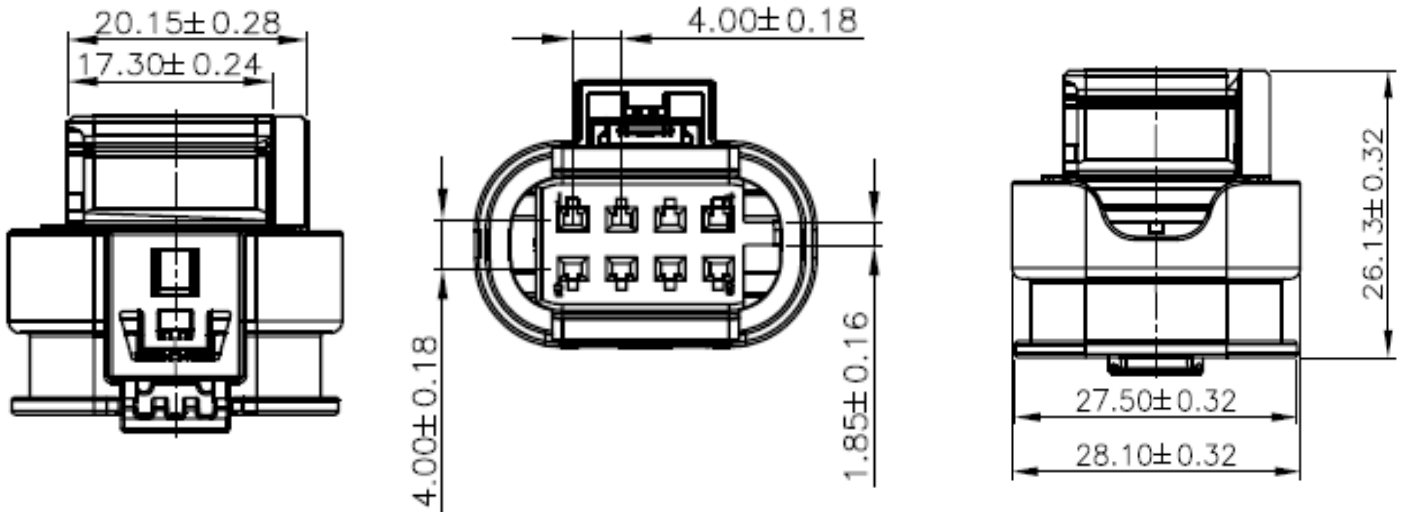

.157”(4.00mm) Pitch/Disconnectable Insulation Displacement Connectors

.157”(4.00mm) Connectors

.157" (4.00mm) Pitch Housing

HJBRIGHT®

Specifications:
 Material And Finish:
 Female housing:PA66
 Female inner bladder:PA66
 Clip:PA66
 Seal ring:Silica gel
 Color:Black

Ordering Information
 H40012M-08P-01-A
 1 2 3 4

- 1: — Series No.
- 2: — M:Male Housing
- 3: — No. of Positions
- 4: — In Bag

| 1 | 2 | 3 | 4 |
|------|----------------------|----------------|-----------------------|
| Clip | Female inner bladder | Female housing | silicone sealing ring |

东莞市华晶电子有限公司
<http://www.hjbright.com>

Material:
Terminal: Copper alloy

Rating:
Current Rating: 25 Amp
Temperature Range: -40°C ~ +130°C

Ordering Information
H40012TF-PQ-01

1 2 3

- 1: — Series No.
- 2: — TF: Female Terminal
- 3: — Q: Tin Plated