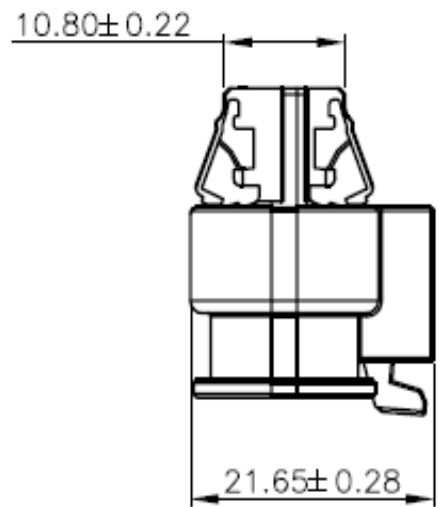

.157”(4.00mm) Pitch/Disconnectable Insulation Displacement Connectors

.157”(4.00mm) Connectors

.157" (4.00mm) Pitch Housing

HJBRIGHT®

Specifications:
 Material And Finish:
 Female housing:PA66
 Female inner bladder:PA66
 Clip:PA66
 Seal ring:Silica gel
 Color:Black

Ordering Information
 H40012M-08P-01-A
 1 2 3 4

- 1: — Series No.
- 2: — M:Male Housing
- 3: — No. of Positions
- 4: — In Bag

| 1 | 2 | 3 | 4 |
|------|----------------------|----------------|-----------------------|
| Clip | Female inner bladder | Female housing | silicone sealing ring |

东莞市华晶电子有限公司
<http://www.hjbright.com>

Material:
Terminal: Copper alloy

Rating:
Current Rating: 25 Amp
Temperature Range: -40°C ~ +130°C

Ordering Information
H40012TF-PQ-01

1 2 3

- 1: — Series No.
- 2: — TF: Female Terminal
- 3: — Q: Tin Plated