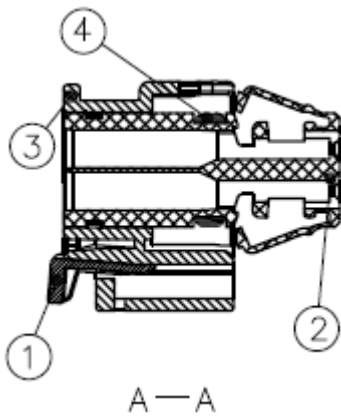

.157”(4.00mm) Pitch/Disconnectable Insulation Displacement Connectors

.157”(4.00mm) Connectors

.157" (4.00mm) Pitch Housing

HJBRIGHT®

Specifications:
 Material And Finish:
 Female housing:PA66
 Female inner bladder:PA66
 Clip:PA66
 Seal ring:Silica gel
 Color:Black

Ordering Information
 H40012M-08P-01-A
 1 2 3 4

- 1: — Series No.
- 2: — M:Male Housing
- 3: — No. of Positions
- 4: — In Bag

| 1 | 2 | 3 | 4 |
|------|----------------------|----------------|-----------------------|
| Clip | Female inner bladder | Female housing | silicone sealing ring |

东莞市华晶电子有限公司
<http://www.hjbright.com>

Material:
Terminal: Copper alloy

Rating:
Current Rating: 25 Amp
Temperature Range: -40°C ~ +130°C

Ordering Information
H40012TF-PQ-01

1 2 3

- 1: — Series No.
- 2: — TF: Female Terminal
- 3: — Q: Tin Plated